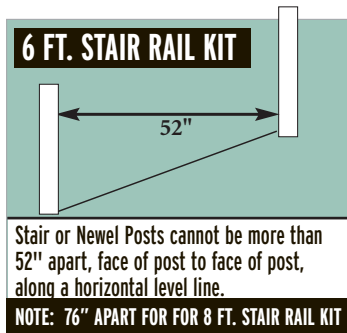

W = White T = Tan K = Khaki

For contents of kit, see page 17.

Right:
 New Englander
 Style Railing

Far Right:
 New Englander
 Style Railing with
 Optional
 Decorative Cap
 Rail

New Englander Railing Kits 6', 8', or 10' 36" and 42" Height