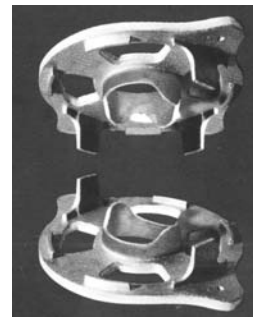

Vinyl Round Structural Columns

Vinyl Round Columns

PART NUMBER	COLORS	PIECES
8" x 108" Smooth, Straight Column		
1340809W	White	12/pallet
8" x 120" Smooth, Tapered Column		
1340810W	White	12/pallet
10" x 120" Smooth, Tapered Column		
1341010W	White	8/pallet

FEATURES OF ROUND COLUMNS:

- Load Rated for 10,000 lbs.
- Uplift Approximately 2,200 lbs.
- No Seam Lines.
- Does Not Require Painting.

10" Tapered Round Column

8" Tapered Round Column

Aluminum Top & Bottom Column Plates Included with Columns

Top and Bottom Round Column Trim Kit

(Sold Separately)

PART NUMBER	COLORS	PIECES
8" Smooth, Straight Trim Kit		
1350809W	White	12/pallet
8" Smooth, Tapered Trim Kit		
1350810W	White	12/pallet
10" Smooth, Tapered Trim Kit		
1351010W	White	8/pallet