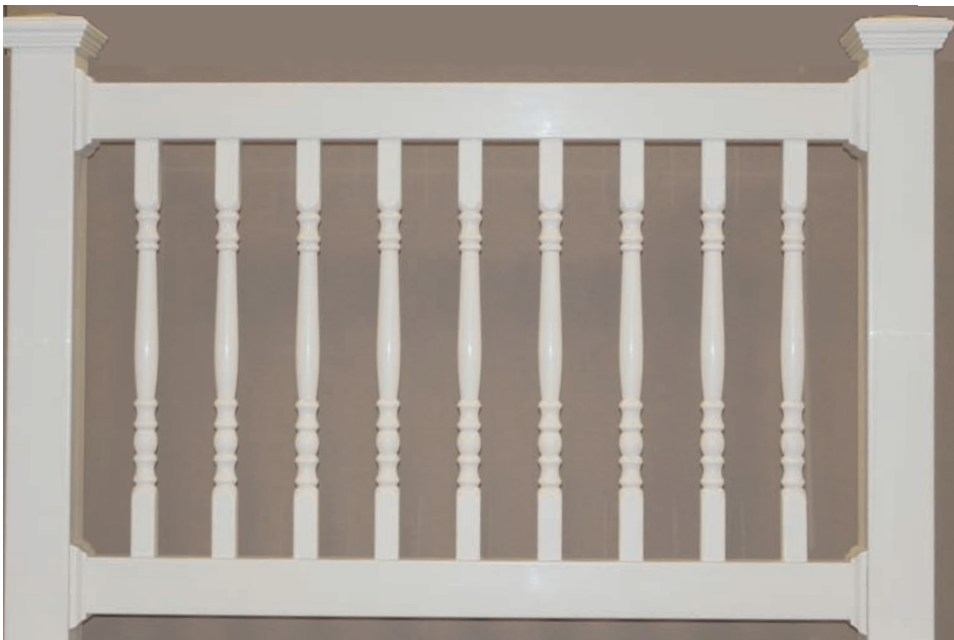

Beacon Hill
Vinyl Railing