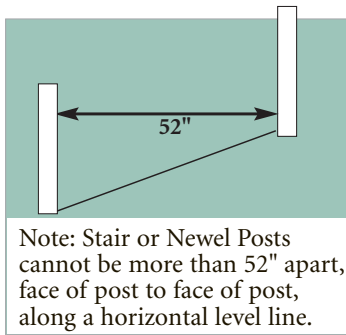

Franklin Railing Kits

6' or 8'

36" and 42" Height

* NOTE: 42" HEIGHT RAILING KITS CONTAIN THE SAME MATERIALS AS LISTED BELOW EXCEPT PICKET LENGTH IS 34 1/2".

EACH 6' RAILING KIT INCLUDES:

- 1 2⁴⁵/₆₄" x 3⁵/₃₂" x 68" Handrail Routed for Pickets
- 1 2" x 3 1/2" x 67 1/2" Routed to Accept Pickets
- 13 1 1/4" x 1 1/4" x 29 3/4" Square Pickets
- 14 Spaces of 3.64"
- 2 2" x 3 1/2" Porch Rail Brackets w/Hardware
- 2 Contoured Handrail Brackets w/Hardware
- 1 Powder Coated Footblock Kit

EACH 8' RAILING KIT INCLUDES:

- 1 2⁴⁵/₆₄" x 3⁵/₃₂" x 92" Handrail Routed for Pickets
- 1 2" x 3 1/2" x 91 1/2" Routed to Accept Pickets
- 1 Aluminum Reinforcement for Top Rail
- 17 1 1/4" x 1 1/4" x 29 3/4" Square Pickets
- 18 Spaces of 3.60"
- 2 2" x 3 1/2" Porch Rail Brackets w/Hardware
- 2 Contoured Handrail Brackets w/Hardware
- 1 Powder Coated Footblock Kit

EACH 6' STAIR RAILING KIT INCLUDES:

- 1 2⁴⁵/₆₄" x 3⁵/₃₂" x 68" Handrail Routed for Pickets
- 1 2" x 3 1/2" x 68" Routed to Accept Pickets
- 11 1 1/4" x 1 1/4" x 27 3/4" Square Pickets
- 12 Spaces of 3.72"
- 2 2" x 3 1/2" Modified Stair Rail Brackets w/Hardware
- 2 Contoured Stair Rail Brackets w/Hardware

EACH COMPOSITE SLIP OVER POST KIT INCLUDES:

- 4 4 1/4" x 4 1/4" x 48" Composite Posts
- 4 4 1/4" x 4 1/4" Post Caps with Trim
- 4 4 1/4" x 4 1/4" Post Base Trims
- 1 1.5 oz. Tube of Glue
- 1 .6 oz. Touch Up Paint