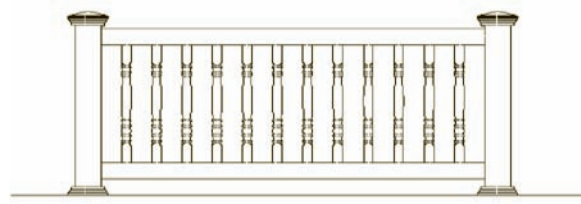

Beacon Hill

Vinyl Railing Kits

1 1/2" Baluster Railing Kits

2" x 3 1/2" Top and Bottom Rail

36" Height

NOM. RAILING LENGTH	PART NUMBER	COLOR	RAILINGS/PALLET
6' Porch Rail Kit	1213361W	White	24
8' Porch Rail Kit	1213381W	White	24
10' Porch Rail Kit	1213391W	White	24
6' Stair Rail Kit	1213362W	White	16
8' Stair Rail Kit	1213382W	White	16

42" Height

NOM. RAILING LENGTH	PART NUMBER	COLOR	RAILINGS/PALLET
42" Height Not available in this style			

Vinyl Slip Over Post Kits

4 posts per kit (includes cap with trim and base trim)

POST TYPE	DIMENSIONS	PART NUMBER	COLOR	POST KITS/PALLET
Vinyl Slip Over Post Kit	4" x 4" x 48"	1314001W	White	25 Kits

W = White

For contents of kit, see page 21.