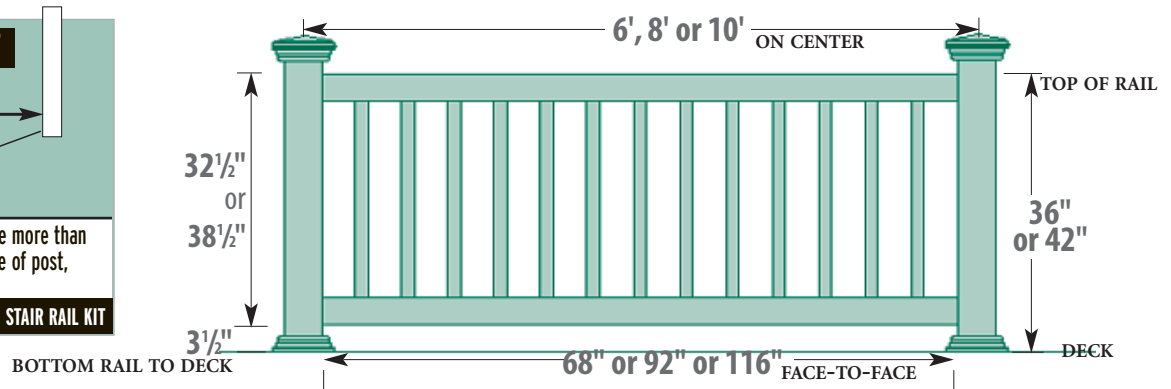

W = White T = Tan K = Khaki

For contents of kit, see page 17.

Right:
 New Englander
 Style Railing

Far Right:
 New Englander
 Style Railing with
 Optional
 Decorative Cap
 Rail

New Englander Railing Kits 6', 8', or 10' 36" and 42" Height