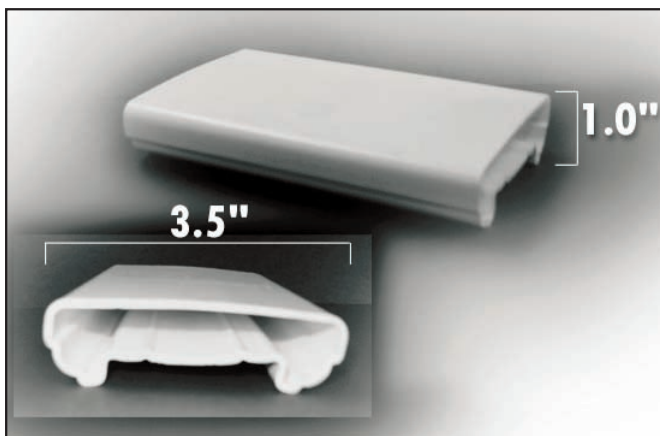

Note: These vinyl accessories are suitable for use with our composite railing system.
Please go to page 31 for our full line of vinyl accessories.

Vinyl Accessories

for use with Composite Railing Systems

DESCRIPTION   PART NUMBER   COLORS   PIECES BOX/BUNDLE

2" x 3 1/2" - 45 Degree - Adapter

1402011W	White	16
1402014K	Khaki	16

2" x 3 1/2" - 22 1/2 Degree - Adapter

1402015W	White	20
1402018K	Khaki	20

DESCRIPTION   PART NUMBER   COLORS   PIECES BOX/BUNDLE

8" Smooth Column Adapter

1402023W	White	20
1402026K	Khaki	20

8" Fluted Column Adapter

1402019W	White	20

Christy's Hot Vinyl Glue

1408000W	White	24
1408003K	Khaki	24

Boxed Decorative Cap Rail Kit

Standard Colors for use on railings with 2" x 3 1/2" Top Rails

NOM. RAILING LENGTH   PART NUMBER   COLORS   CAPS/ BOX

6' Cap Rail Kit	1404600W	White	10
8' Cap Rail Kit	1404800W	White	10
6' Cap Rail Kit	1404603K	Khaki	10
8' Cap Rail Kit	1404803K	Khaki	10

DESCRIPTION   PART NUMBER   COLORS   PIECES BOX/BUNDLE

2" x 3 1/2" Decorative Trim and Modular Base

1403012W	White	20
1403015K	Khaki	20