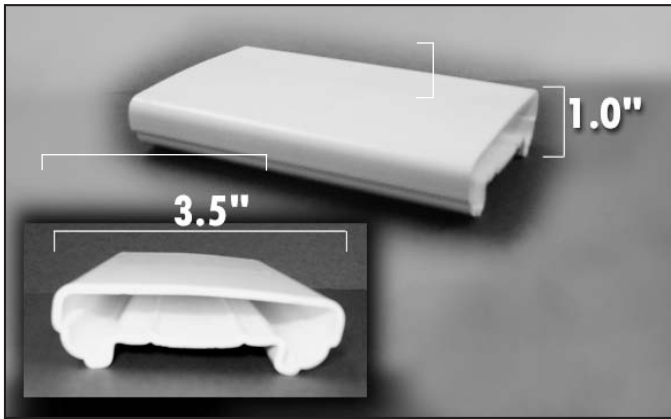

Vinyl Railing Accessories

Boxed Decorative Cap Rail Kits

Boxed Decorative Cap Rail Kit

Standard Colors for use on railings with 2" x 3 1/2" Top Rails

Each Boxed Decorative Cap Rail Kit includes:

Glue sold separately (p.31)

Decorative Trim sold separately (see below right, this page).

Standard Colors: W=White, T=Tan K=Khaki

NOM. RAILING LENGTH	PART NUMBER	COLORS	CAPS/ BOX
6' Cap Rail Kit	1404600W	White	10
8' Cap Rail Kit	1404800W	White	10
10' Cap Rail Kit	1404900W	White	10

6' Cap Rail Kit	1404602T	Tan	10
8' Cap Rail Kit	1404802T	Tan	10
10' Cap Rail Kit	1404902T	Tan	10

6' Cap Rail Kit	1404603K	Khaki	10
8' Cap Rail Kit	1404803K	Khaki	10
10' Cap Rail Kit	1404903K	Khaki	10

DESCRIPTION	PART NUMBER	COLORS	PIECES BOX
2" x 3 1/2" Decorative Trim and Modular Base			
	1403012W	White	20
	1403014T	Tan	20
	1403015K	Khaki	20