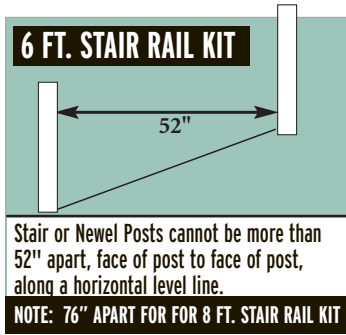

W = White T = Tan

For contents of kit, see page 19.

Colonial
Style Railing
Pictured with
classic cap and
optional decorative
cap rail.

Colonial Railing Kits 6', 8', or 10' 36" Height

42" Height not available in 10' length