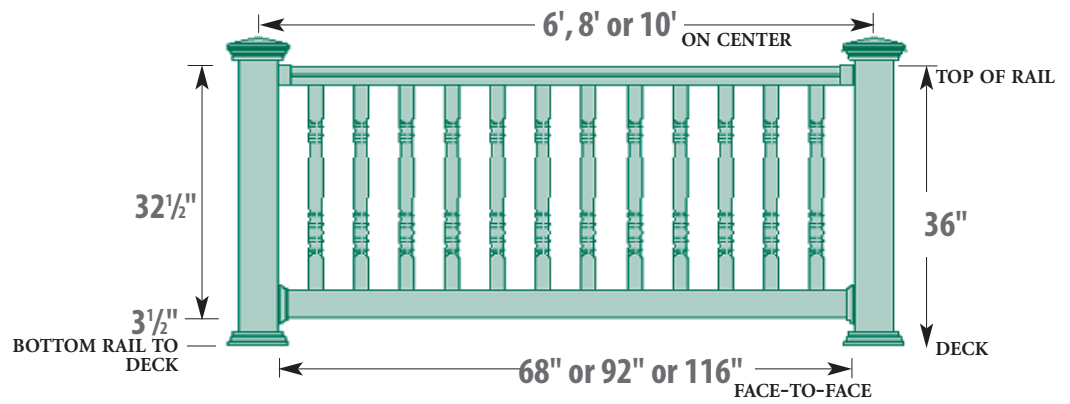

For contents of kit, see page 27.

Chestnut Hill Railing Kits 6', 8', or 10' 36" Height

42" Height not available

- EACH 6' RAILING KIT INCLUDES:**
- 1 2⁴⁵/₆₄" x 3⁵/₃₂" x 68" Handrail Routed for Pickets
 - 1 2" x 3 1/2" x 67 1/2" Routed to Accept Pickets
 - 1 Aluminum Reinforcement for Top Rail
 - 1 Aluminum P-Channel for Bottom Rail
 - 13 1 1/2" x 1 1/2" x 29 3/4" Balusters
 - 14 Spaces of 3.43"
 - 2 2" x 3 1/2" Porch Rail Brackets w/Hardware
 - 2 Contoured Handrail Brackets w/Hardware
- EACH 8' RAILING KIT INCLUDES:**
- 1 2⁴⁵/₆₄" x 3⁵/₃₂" x 92" Handrail Routed for Pickets
 - 1 2" x 3 1/2" x 91 1/2" Routed to Accept Pickets
 - 1 Aluminum Reinforcement for Top Rail
 - 1 Aluminum P-Channel for Bottom Rail
 - 17 1 1/2" x 1 1/2" x 29 1/2" Balusters
 - 18 Spaces of 3.66"
 - 2 2" x 3 1/2" Porch Rail Brackets w/Hardware
 - 2 Contoured Handrail Brackets w/Hardware
- EACH 10' RAILING KIT INCLUDES:**
- 2 2" x 3 1/2" x 115 1/2" Routed to Accept Pickets
 - 1 Aluminum P-Channel for Top Rail
 - 16 1" x 2" x 30 3/8" Pickets
 - 17 Spaces of 3.47"
 - 2 2" x 3 1/2" Porch Rail Brackets w/Hardware
 - 1 Footblock Kit
 - 2 Contoured Handrail Brackets w/Hardware