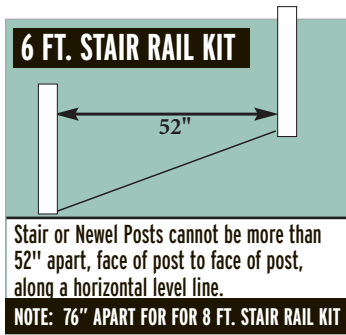

Chestnut Hill Railing Kits 6', 8', or 10' 36" Height

42" Height not available

1. **EACH 6' RAILING KIT INCLUDES:**
2. 1 2⁴⁵/₆₄" x 3⁵/₃₂" x 68" Handrail Routed for Pickets
   - 1 2" x 3 1/2" x 67 1/2" Routed to Accept Pickets
   - 1 Aluminum Reinforcement for Top Rail
   - 1 Aluminum P-Channel for Bottom Rail
   - 13 1 1/2" x 1 1/2" x 29 3/4" Balusters
   - 14 Spaces of 3.43"
   - 2 2" x 3 1/2" Porch Rail Brackets w/Hardware
   - 2 Contoured Handrail Brackets w/Hardware
3. **EACH 8' RAILING KIT INCLUDES:**
4. 1 2⁴⁵/₆₄" x 3⁵/₃₂" x 92" Handrail Routed for Pickets
   - 1 2" x 3 1/2" x 91 1/2" Routed to Accept Pickets
   - 1 Aluminum Reinforcement for Top Rail
   - 1 Aluminum P-Channel for Bottom Rail
   - 17 1 1/2" x 1 1/2" x 29 1/2" Balusters
   - 18 Spaces of 3.66"
   - 2 2" x 3 1/2" Porch Rail Brackets w/Hardware
   - 2 Contoured Handrail Brackets w/Hardware
5. **EACH 10' RAILING KIT INCLUDES:**
6. 2 2" x 3 1/2" x 115 1/2" Routed to Accept Pickets
   - 1 Aluminum P-Channel for Top Rail
   - 16 1" x 2" x 30 3/8" Pickets
   - 17 Spaces of 3.47"
   - 2 2" x 3 1/2" Porch Rail Brackets w/Hardware
   - 1 Footblock Kit
   - 2 Contoured Handrail Brackets w/Hardware

1. **EACH VINYL SLIP OVER POST KIT INCLUDES:**
2. 4 4" x 4" x 48" Vinyl Slip Over Posts
   - 4 4" x 4" Post Caps with Trim
   - 4 4" x 4" Post Base Trims
   - 1 1.5 oz. Tube of Glue

1. **EACH 6' STAIR RAILING KIT INCLUDES:***
2. 1 2⁴⁵/₆₄" x 3⁵/₃₂" x 68" Handrail Routed for Pickets
   - 1 2" x 3 1/2" x 68" Routed to Accept Pickets
   - 1 Aluminum Reinforcement for Top Rail
   - 1 Aluminum P-Channel for Bottom Rail
   - 11 1 1/2" x 1 1/2" x 28 1/2" Balusters
   - 12 Spaces of 3.41" with Elongated Holes to Accommodate a 32° - 36° Angle
   - 2 2" x 3 1/2" Stair Rail Brackets w/Hardware
   - 2 Contoured Stair Rail Brackets w/ Hardware
3. **EACH 8' STAIR RAILING KIT INCLUDES:***
4. 1 2⁴⁵/₆₄" x 3⁵/₃₂" x 92" Handrail Routed for Pickets
   - 1 2" x 3 1/2" x 92" Routed to Accept Pickets
   - 1 Aluminum Reinforcement for Top Rail
   - 1 Aluminum P-Channel for Bottom Rail
   - 15 1 1/2" x 1 1/2" x 28 1/4" Balusters
   - 16 Spaces of 3.62" with Elongated Holes to Accommodate a 32° - 36° Angle.
   - 2 2" x 3 1/2" Stair Rail Brackets w/Hardware
   - 2 Contoured Stair Rail Brackets w/Hardware

* Note: STAIR RAIL KITS accommodate 32°-36° angles. Angles other than 32°-36° can be custom ordered.

Note: Stair rail kits are not intended to be used on handicap access ramps. Handicap ramp rails can be special ordered. Available colors: White.

Custom Orders: Custom lengths and stair angles are available, call your supplier for details.

Field Trimming of posts and rails may be required.

This railing system is certified by ICC-ES Legacy Report 22-33 Revised August 2005 when installed per manufacturer's installation instructions.

See Accessories on pages 31-37.

INSTALLATION INSTRUCTIONS INCLUDED IN EACH KIT.