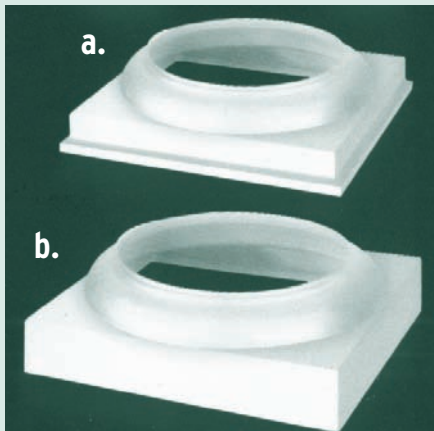

a.

a. Top Column Trim Colonial Cap

b.

b. Bottom Column Trim Colonial Base