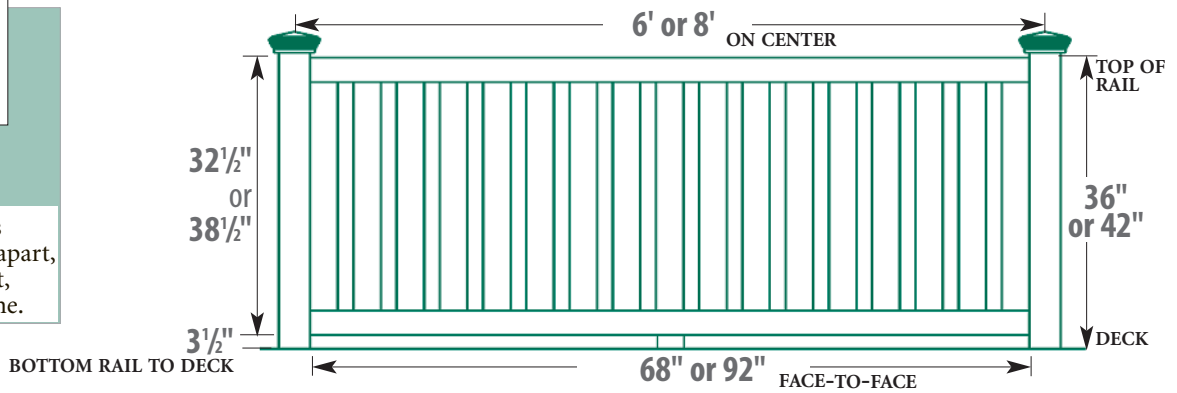

Dover Railing Kits

6' or 8'

36" and 42" Height

* NOTE: 42" HEIGHT RAILING KITS CONTAIN THE SAME MATERIALS AS LISTED BELOW EXCEPT PICKET LENGTH IS 34 1/2".

EACH 6' RAILING KIT INCLUDES:

- 2 2" x 3 1/2" x 67 1/2" Routed to Accept pickets
- 1 Aluminum Channel for Top Rail
- 13 1 1/4" x 1 1/4" x 28 1/2" Square Pickets
- 14 Spaces of 3.64"
- 4 2" x 3 1/2" Porch Rail Brackets w/Hardware
- 1 Composite Footblock Kit

EACH 8' RAILING KIT INCLUDES:

- 2 2" x 3 1/2" x 91 1/2" Routed to Accept Pickets
- 1 Aluminum Channel for Top Rail
- 17 1 1/4" x 1 1/4" x 28 1/2" Square Pickets
- 14 Spaces of 3.60"
- 4 2" x 3 1/2" Porch Rail Brackets w/Hardware
- 1 Composite Footblock Kit

EACH 6' STAIR RAILING KIT INCLUDES:

- 2 2" x 3 1/2" x 68" Routed to Accept Pickets
- 1 Aluminum Channel for Top Rail
- 11 1 1/4" x 1 1/4" x 27" Square Pickets
- 14 Spaces of 3.72"
- 4 2" x 3 1/2" Stair Rail Brackets w/Hardware

EACH COMPOSITE SLIP OVER POST KIT INCLUDES:

- 4 4 1/4" x 4 1/4" x 48" Composite Posts
- 4 4 1/4" x 4 1/4" Post Caps with Trim
- 4 4 1/4" x 4 1/4" Post Base Trims
- 1 1.5 oz. Tube of Glue
- 1 .6 oz. Touch Up Paint

EACH COMPOSITE POST TOWER KIT INCLUDES:

- 1 Galvanized Post Tower
  *Used to Fasten Post to Deck Surface.
  (Fasteners not included.)*

Note: This kit accommodates 32°-36° angles.
Angles other than 32°-36° can be custom ordered.

INSTALLATION INSTRUCTIONS INCLUDED IN EACH KIT.

Note: Stair rail kits are not intended to be used on handicap access ramps. Handicap ramp rails can be special ordered.

Available colors: White and Khaki.

Custom Orders: Custom lengths and stair angles are available, call your supplier for details.

Field Trimming of posts and rails may be required.

This railing system is certified by ICC-ES Legacy Report 22-33 Revised August 2005 when installed per manufacturer's installation instructions.

See Accessories on pages 10-14.