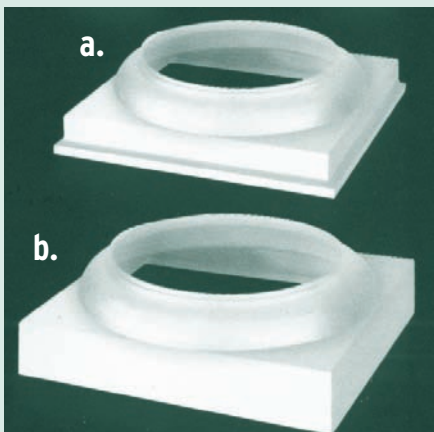

a. Top Column Trim
Colonial Cap

b. Bottom Column Trim
Colonial Base