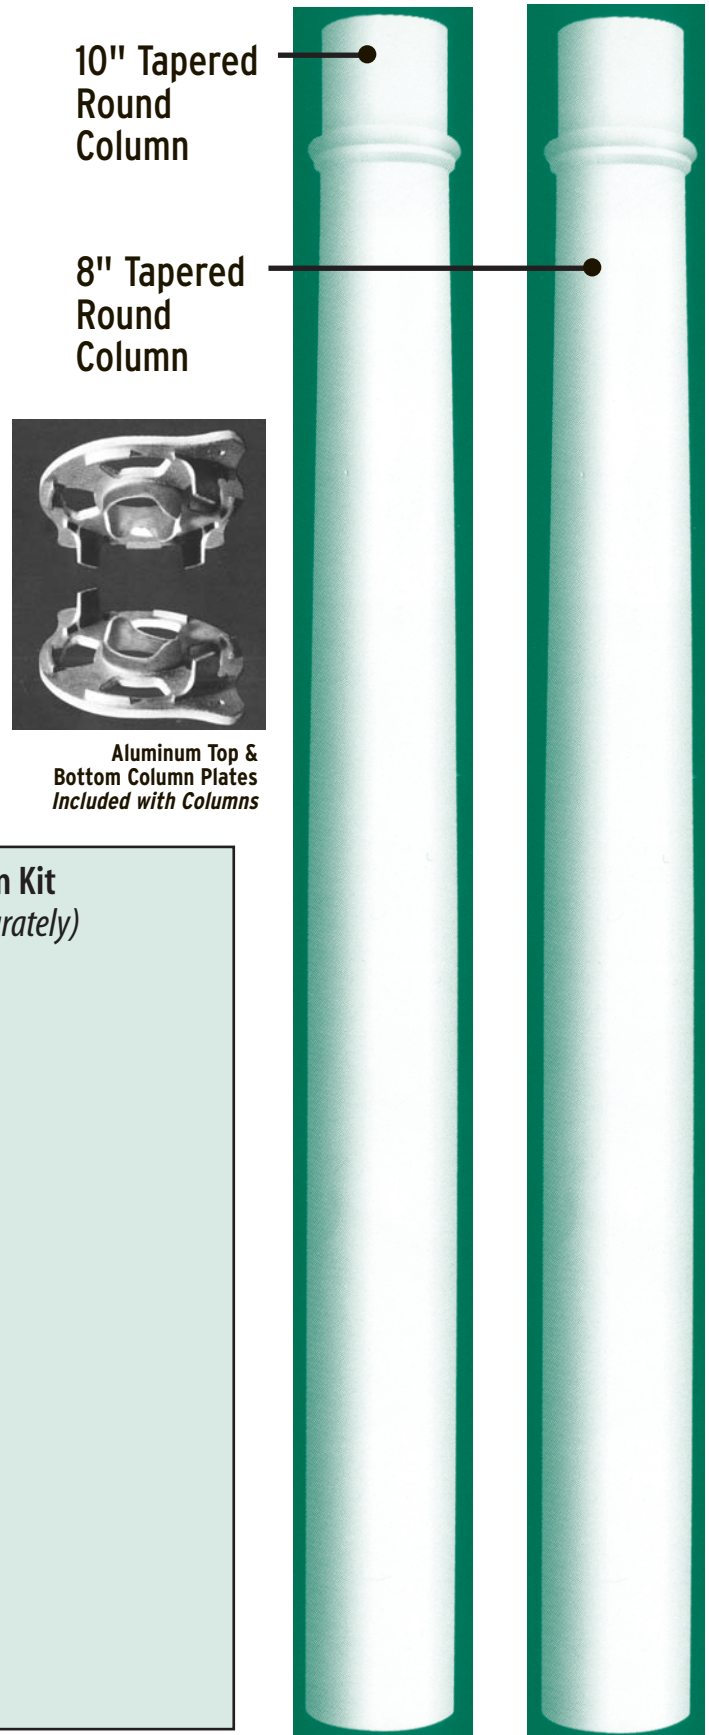

a. Top Column Trim
Colonial Cap

b. Bottom Column Trim
Colonial Base

Vinyl Round Columns

PART NUMBER	COLORS	PIECES
8" x 108" Smooth, Straight Column		
1340809W	White	12/pallet
8" x 120" Smooth, Tapered Column		
1340810W	White	12/pallet
10" x 120" Smooth, Tapered Column		
1341010W	White	8/pallet

FEATURES OF ROUND COLUMNS:

- Load Rated for 10,000 lbs.
- Uplift Approximately 2,200 lbs.
- No Seam Lines.
- Does Not Require Painting.

Top and Bottom Round Column Trim Kit (Sold Separately)

PART NUMBER	COLORS	PIECES
8" Smooth, Straight Trim Kit		
1350809W	White	12/pallet
8" Smooth, Tapered Trim Kit		
1350810W	White	12/pallet
10" Smooth, Tapered Trim Kit		
1351010W	White	8/pallet