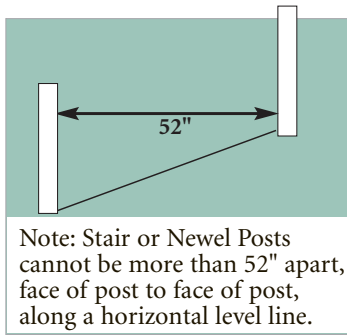

Dover Railing Kits

6' or 8'

36" and 42" Height

* NOTE: 42" HEIGHT RAILING KITS CONTAIN THE SAME MATERIALS AS LISTED BELOW EXCEPT PICKET LENGTH IS 34 1/2".

EACH 6' RAILING KIT INCLUDES:

- 2 2" x 3 1/2" x 67 1/2" Routed to Accept pickets
- 1 Aluminum Channel for Top Rail
- 13 1 1/4" x 1 1/4" x 28 1/2" Square Pickets
- 14 Spaces of 3.64"
- 4 2" x 3 1/2" Porch Rail Brackets w/Hardware
- 1 Composite Footblock Kit

EACH 8' RAILING KIT INCLUDES:

- 2 2" x 3 1/2" x 91 1/2" Routed to Accept Pickets
- 1 Aluminum Channel for Top Rail
- 17 1 1/4" x 1 1/4" x 28 1/2" Square Pickets
- 14 Spaces of 3.60"
- 4 2" x 3 1/2" Porch Rail Brackets w/Hardware
- 1 Composite Footblock Kit

EACH 6' STAIR RAILING KIT INCLUDES:

- 2 2" x 3 1/2" x 68" Routed to Accept Pickets
- 1 Aluminum Channel for Top Rail
- 11 1 1/4" x 1 1/4" x 27" Square Pickets
- 14 Spaces of 3.72"
- 4 2" x 3 1/2" Stair Rail Brackets w/Hardware

EACH COMPOSITE SLIP OVER POST KIT INCLUDES:

- 4 4 1/4" x 4 1/4" x 48" Composite Posts
- 4 4 1/4" x 4 1/4" Post Caps with Trim
- 4 4 1/4" x 4 1/4" Post Base Trims
- 1 1.5 oz. Tube of Glue
- 1 .6 oz. Touch Up Paint

EACH COMPOSITE POST TOWER KIT INCLUDES:

- 1 Galvanized Post Tower
  *Used to Fasten Post to Deck Surface.
  (Fasteners not included.)*

Note: This kit accommodates 32°-36° angles.
Angles other than 32°-36° can be custom ordered.

INSTALLATION INSTRUCTIONS INCLUDED IN EACH KIT.

Note: Stair rail kits are not intended to be used on handicap access ramps. Handicap ramp rails can be special ordered.

Available colors: White and Khaki.

Custom Orders: Custom lengths and stair angles are available, call your supplier for details.

Field Trimming of posts and rails may be required.

This railing system is certified by ICC-ES Legacy Report 22-33 Revised August 2005 when installed per manufacturer's installation instructions.

See Accessories on pages 10-14.