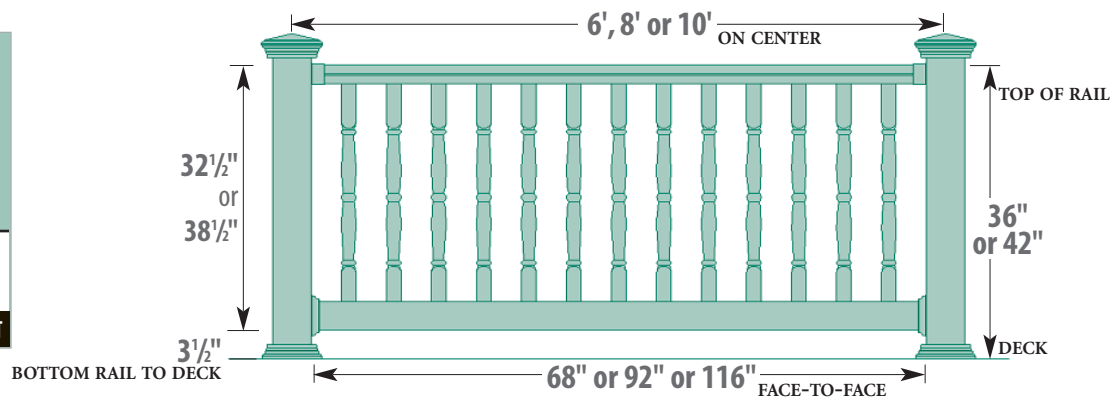

W = White T = Tan

For contents of kit, see page 25.

Sturbridge Style Railing
 Pictured with
 custom Madison transom

Sturbridge Railing Kits 6', 8', or 10' 36" and 42" Height

42" Height not available in 10' length