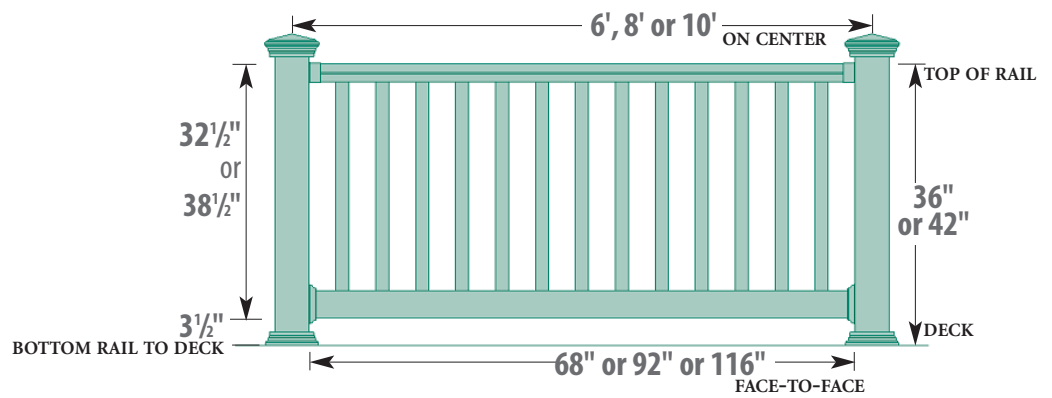

W = White T=Tan K = Khaki

For contents of kit, see page 23.

Right and Left:
 Stockbridge Vinyl
 Railing

Stockbridge Railing Kits 6', 8', or 10' 36" and 42" Height

42" Height not available in 10' length

*** NOTE: 42" HEIGHT RAILING KITS CONTAIN THE SAME MATERIALS AS LISTED BELOW EXCEPT PICKET LENGTH IS 35 3/4".**