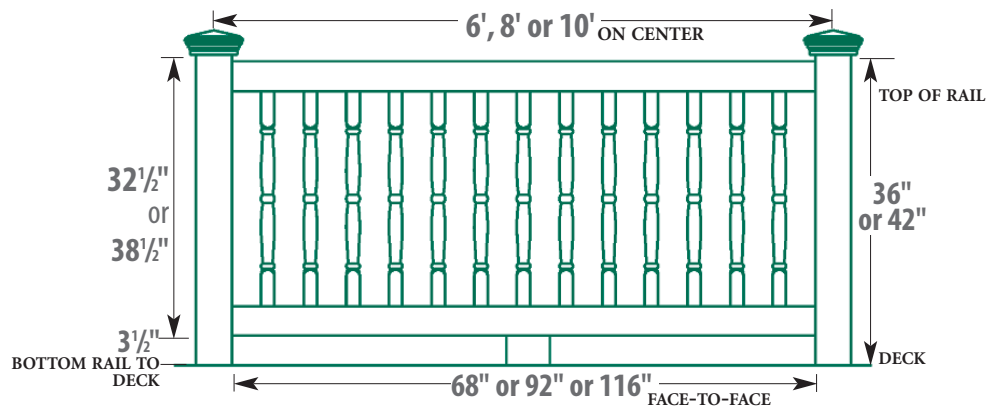

W = White T = Tan

For contents of kit, see page 19.

Colonial
Style Railing
Pictured with
classic cap and
optional decorative
cap rail.

Colonial Railing Kits 6', 8', or 10' 36" Height

42" Height not available in 10' length