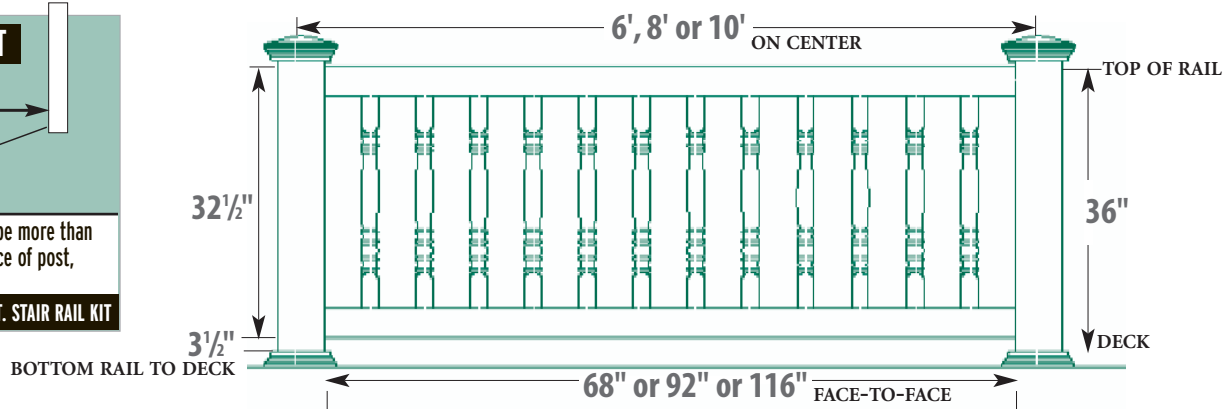

Beacon Hill Railing Kits 6', 8', or 10' 36" Height

EACH 6' RAILING KIT INCLUDES:

- 2 2" x 3 1/2" x 67 1/2" Routed to Accept Pickets
- 1 Aluminum P-Channel for Top Rail
- 13 1 1/2" x 1 1/2" x 30 3/8" Balusters
- 14 Spaces of 3.43"
- 4 2" x 3 1/2" Porch Rail Brackets w/Hardware
- 1 Footblock Kit

EACH 8' RAILING KIT INCLUDES:

- 2 2" x 3 1/2" x 91 1/2" Routed to Accept Pickets
- 1 Aluminum P-Channel for Top Rail
- 17 1 1/2" x 1 1/2" x 30 3/8" Balusters
- 18 Spaces of 3.66"
- 4 2" x 3 1/2" Porch Rail Brackets w/Hardware
- 1 Footblock Kit

EACH 10' RAILING KIT INCLUDES:

- 2 2" x 3 1/2" x 115 1/2" Routed to Accept Pickets
- 1 Aluminum P-Channel for Top Rail
- 16 1" x 2" x 30 3/8" Pickets
- 17 Spaces of 3.47"
- 4 2" x 3 1/2" Porch Rail Brackets w/Hardware
- 1 Footblock Kit

EACH VINYL SLIP OVER POST KIT INCLUDES:

- 4 4" x 4" x 48" Vinyl Slip Over Posts
- 4 4" x 4" Post Caps with Trim
- 4 4" x 4" Post Base Trims
- 1 1.5 oz. Tube of Glue

EACH 6' STAIR RAILING KIT INCLUDES:*

- 2 2" x 3 1/2" x 68" Routed to Accept Pickets
- 2 Aluminum P-Channel for Top & Bottom Rail
- 11 1 1/2" x 1 1/2" x 27" Balusters
- 12 Spaces of 3.41" with Elongated Holes to Accommodate a 32° - 36° Angle.
- 4 2" x 3 1/2" Stair Rail Brackets w/Hardware

EACH 8' STAIR RAILING KIT INCLUDES:*

- 2 2" x 3 1/2" x 92" Routed to Accept Pickets
- 2 Aluminum P-Channel for Top & Bottom Rail
- 15 1 1/2" x 1 1/2" x 27" Balusters
- 16 Spaces of 3.62" with Elongated Holes to Accommodate a 32° - 36° Angle.
- 4 2" x 3 1/2" Stair Rail Brackets w/Hardware

* Note: STAIR RAIL KITS accommodate 32°-36° angles. Angles other than 32°-36° can be custom ordered.

Note: Stair rail kits are not intended to be used on handicap access ramps. Handicap ramp rails can be special ordered.

Available colors: White.

Custom Orders: Custom lengths and stair angles are available, call your supplier for details.

Field Trimming of posts and rails may be required.

This railing system is certified by ICC-ES Legacy Report 22-33 Revised August 2005 when installed per manufacturer's installation instructions.

See Accessories on pages 31-37.

INSTALLATION INSTRUCTIONS INCLUDED IN EACH KIT.