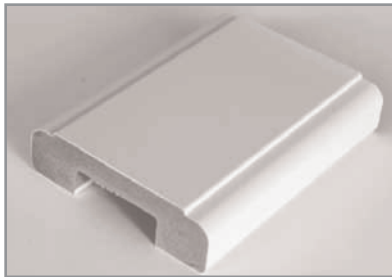

Bostonian Continuous Top Rail

Composite Railing Accessory

1 1/4" x 4 1/2" Bostonian Continuous Top Rail

DESCRIPTION	PART NUMBER	LENGTH	PIECES/BOX
1 1/4" x 4 1/2" Cap Rail	2404130W	13 ft.	4/1
1 1/4" x 4 1/2" Cap Rail	2404170W	17 ft.	4/1
1 1/4" x 4 1/2" Cap Rail	2404134K	13 ft.	4/1
1 1/4" x 4 1/2" Cap Rail	2404174K	17 ft.	4/1

Bostonian Saddle Bracket

DESCRIPTION	PART NUMBER	PIECES/BOX
Saddle Bracket	2403030W	20
Saddle Bracket	2403033K	20

W = White K = Khaki

Option for Dover Style Only

Use in conjunction with Dover Style Composite Picket Rail Kits (2" x 3 1/2" Top Rail) to create a continuous over the post "back porch" railing.