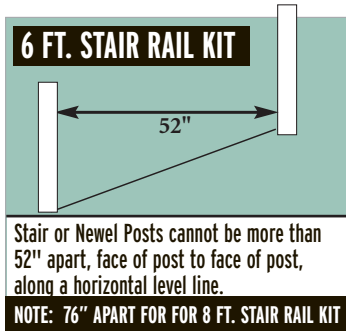

W = White T=Tan K = Khaki

For contents of kit, see page 23.

Right and Left:
 Stockbridge Vinyl
 Railing

Stockbridge Railing Kits 6', 8', or 10' 36" and 42" Height

42" Height not available in 10' length

*** NOTE: 42" HEIGHT RAILING KITS CONTAIN THE SAME MATERIALS AS LISTED BELOW EXCEPT PICKET LENGTH IS 35 3/4".**