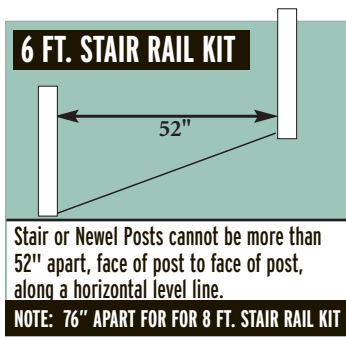

W = White T = Tan

For contents of kit, see page 25.

Sturbridge Style Railing
 Pictured with
 custom Madison transom

Sturbridge Railing Kits 6', 8', or 10' 36" and 42" Height

42" Height not available in 10' length