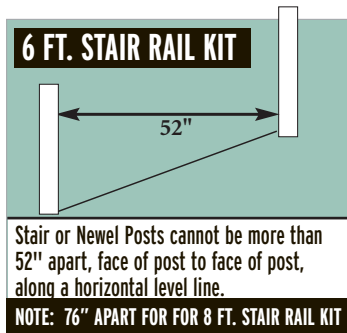

Beacon Hill Railing Kits 6', 8', or 10' 36" Height

EACH 6' RAILING KIT INCLUDES:

- 2 2" x 3 1/2" x 67 1/2" Routed to Accept Pickets
- 1 Aluminum P-Channel for Top Rail
- 13 1 1/2" x 1 1/2" x 30 3/8" Balusters
- 14 Spaces of 3.43"
- 4 2" x 3 1/2" Porch Rail Brackets w/Hardware
- 1 Footblock Kit

EACH 8' RAILING KIT INCLUDES:

- 2 2" x 3 1/2" x 91 1/2" Routed to Accept Pickets
- 1 Aluminum P-Channel for Top Rail
- 17 1 1/2" x 1 1/2" x 30 3/8" Balusters
- 18 Spaces of 3.66"
- 4 2" x 3 1/2" Porch Rail Brackets w/Hardware
- 1 Footblock Kit

EACH 10' RAILING KIT INCLUDES:

- 2 2" x 3 1/2" x 115 1/2" Routed to Accept Pickets
- 1 Aluminum P-Channel for Top Rail
- 16 1" x 2" x 30 3/8" Pickets
- 17 Spaces of 3.47"
- 4 2" x 3 1/2" Porch Rail Brackets w/Hardware
- 1 Footblock Kit

EACH VINYL SLIP OVER POST KIT INCLUDES:

- 4 4" x 4" x 48" Vinyl Slip Over Posts
- 4 4" x 4" Post Caps with Trim
- 4 4" x 4" Post Base Trims
- 1 1.5 oz. Tube of Glue

EACH 6' STAIR RAILING KIT INCLUDES:*

- 2 2" x 3 1/2" x 68" Routed to Accept Pickets
- 2 Aluminum P-Channel for Top & Bottom Rail
- 11 1 1/2" x 1 1/2" x 27" Balusters
- 12 Spaces of 3.41" with Elongated Holes to Accommodate a 32° - 36° Angle.
- 4 2" x 3 1/2" Stair Rail Brackets w/Hardware

EACH 8' STAIR RAILING KIT INCLUDES:*

- 2 2" x 3 1/2" x 92" Routed to Accept Pickets
- 2 Aluminum P-Channel for Top & Bottom Rail
- 15 1 1/2" x 1 1/2" x 27" Balusters
- 16 Spaces of 3.62" with Elongated Holes to Accommodate a 32° - 36° Angle.
- 4 2" x 3 1/2" Stair Rail Brackets w/Hardware

* Note: STAIR RAIL KITS accommodate 32°-36° angles. Angles other than 32°-36° can be custom ordered.

Note: Stair rail kits are not intended to be used on handicap access ramps. Handicap ramp rails can be special ordered.

Available colors: White.

Custom Orders: Custom lengths and stair angles are available, call your supplier for details.

Field Trimming of posts and rails may be required.

This railing system is certified by ICC-ES Legacy Report 22-33 Revised August 2005 when installed per manufacturer's installation instructions.

See Accessories on pages 31-37.

INSTALLATION INSTRUCTIONS INCLUDED IN EACH KIT.