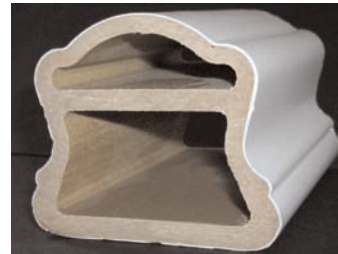

EACH COMPOSITE POST TOWER KIT INCLUDES:

1. 1 Galvanized Post Tower
2. *Used to Fasten Post to Deck Surface.
   (Fasteners not included.)*

Cross Section—
Franklin Style
Composite Railing

Note: Kit accommodates 32°-36° angles.
Angles other than 32°-36° can be custom ordered.

INSTALLATION INSTRUCTIONS INCLUDED IN EACH KIT.

Note: Stair rail kits are not intended to be used on handicap access ramps. Handicap ramp rails can be special ordered.

Available colors: White and Khaki.

Custom Orders: Custom lengths and stair angles are available, call your supplier for details.

Field Trimming of posts and rails may be required.

This railing system is certified by ICC-ES Legacy Report 22-33 Revised August 2005 when installed per manufacturer's installation instructions.

See Accessories on pages 10-14.